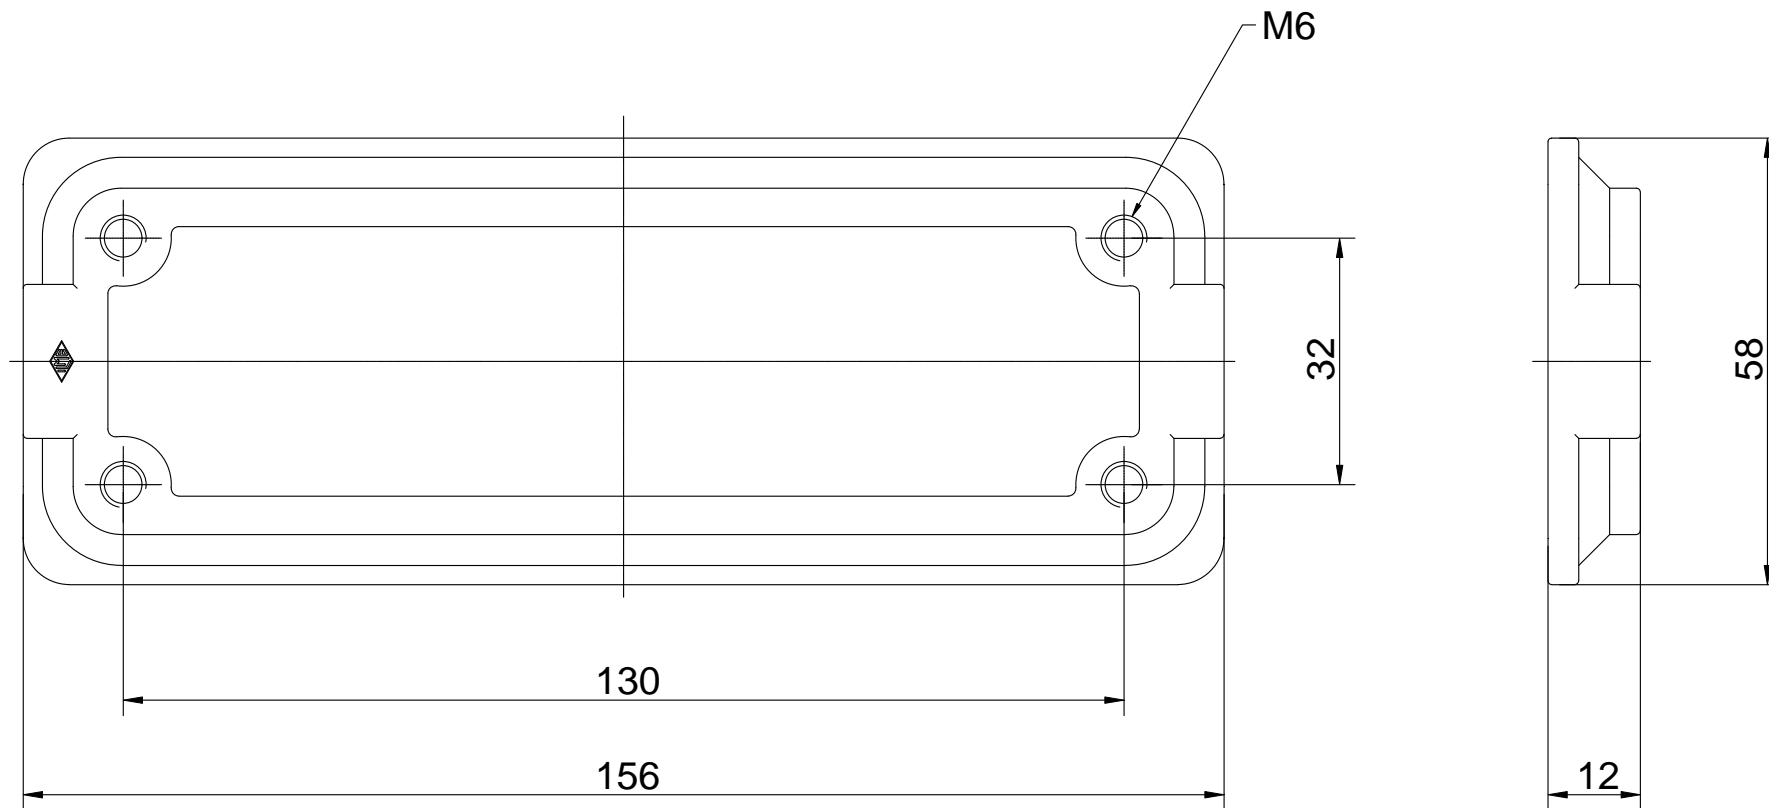

Diritti riservati All rights reserved

Date 10.01.2007	CG 24 FL	Scale	
Sign.	frames for bulkhead hous.	1:1	